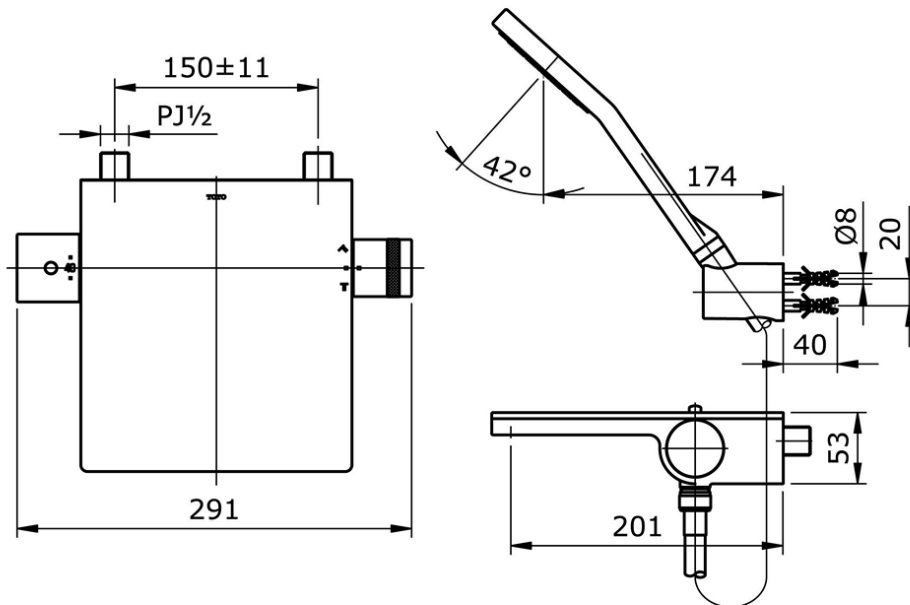

TX449SM

IDR 7,760,000.00

Thermostat Bath & Shower Set

Min Water Pressure: 0.05 MPa

Max Water Pressure: 0.75 MPa

Flow Rate: 8.0 Lpm

Some products may not be available in your area

Prices indicated are manufacturer's suggested retail price, prices may change anytime without notice.